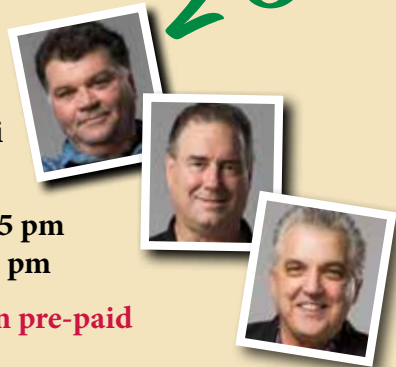

Reservations Required • 781-233-9950 • princepizzeria.com • 517 Broadway, Saugus, MA

Friday & Saturday, December 1-2

Paul Gilligan
With John David & Dan Miller

Friday: Doors 7:00 pm • Show 8:30 pm

Saturday Two Shows

Early Show: Doors 6:00 pm • Show 7:15 pm

Late Show: Doors 9:15 pm • Show 9:30 pm

SPECIAL EVENT

Friday, Dec 8

Steve Sweeney

With Dan Crohn & Johnny Pizzi
Doors 7:00 pm • Show 8:30 pm

Saturday, Dec 9

Paul D'Angelo

With Danny Crohn
Early Show: Doors 6:00 pm • Show 7:15 pm
Late Show: Doors 9:15 pm • Show 9:30 pm

3 KINGS
and a Queen

Friday, December 16

Lenny Clarke & Steve Sweeney
With Don Gavin and Christine Hurley

Friday: Doors 7:00 pm • Show 8:30 pm

SPECIAL EVENT

Saturday, December 16

Lenny Clarke & Steve Sweeney
With Don Gavin

Saturday Two Shows

Early Show: Doors 6:00 pm • Show 7:15 pm

Late Show: Doors 9:15 pm • Show 9:30 pm

SPECIAL EVENT

SPECIAL EVENT

Friday & Saturday, Dec 29-30

Lenny Clarke
With Artie Januario & Johnny Pizzi

Friday: Doors 7:00 pm • Show 8:30 pm

Saturday Two Shows

Early Show: Doors 6:00 pm • Show 7:15 pm

Late Show: Doors 9:15 pm • Show 9:30 pm

NEW YEARS EVE AT GIGGLES 2018

Sunday, December 31

Lenny Clarke
Tony V, Frank Santorelli & Johnny Pizzi

Two Shows

Early Show: Doors 6:30 pm • Show 8:15 pm

Late Show: Doors 7:30 pm • Show 9:15 pm

Includes Italian Buffet • $70 per person pre-paid
Reservations Required

Full Prince Menu Available at Every Show!

Reservations Required • 781-233-9950 • princepizzeria.com • 517 Broadway, Saugus, MA